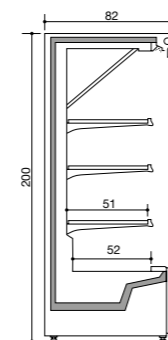

B-200

4 ripiani
4 shelves
4 étagères
4 Fachböden

B-200
View

4 ripiani - porte scorrevoli
4 shelves - sliding doors
4 étagères - porte coulissantes
4 Fachböden - Schiebetüren

F-200

3 ripiani con specchio
3 shelves with mirror
3 étagères avec miroir
3 Fachböden mit spiegel

Need space? Here you are!

Z•IN

SELF SERVICE DISPLAY

A	SPALLE A "BLOCCHI"	130	H MURALE CIRCA 130 CM.	A	ENDWALLS WITH BLOCKS	130	REF. WALL CABINET APROX H 130 CM.
B	RIPIANI INCLINABILI CREMAGLIERE	130N	H MURALE CIRCA 130 CM. BATTICARRELLO PLASTICA	B	INCLINABLE SHELVES WITH RACK	130N	REF. WALL CABINET APROX H 130 CM. PLASTIC BUMPER
F	FRUTTA VERDURA CREMAGLIERE+ SPECCHIO	130L	H MURALE CIRCA 130 CM. BATTICARRELLO INOX VETRINO FRONTALE	F	FRUIT & VEGETABLES WITH RACK AND MIRROR	130L	REF. WALL CABINET APROX H 130 CM. INOX BUMPER & FRONT GLASS
SG	SENZA GRUPPO INCORPORATO	160	H MURALE CIRCA 160 CM.	SG	WITHOUT BUILT UNIT	160	REF. WALL CABINET APROX H 180 CM. PLASTIC BUMPER
FG	SENZA GRUPPO INCORPORATO FRUTTA VERDURA	180	H MURALE CIRCA 180 CM.	FG	WITHOUT BUILT UNIT FRUIT & VEGETABLES	180	REF. WALL CABINET APROX H 180 CM. PLASTIC BUMPER
VIEW	MURALI CON PORTE A VETRI SCORREVOLI	190	H MURALE CIRCA 190 CM.	VIEW	REFRIGERATED WALL CABINET WITH SLIDING DOORS	190	REF. WALL CABINET APROX H 190 CM.
		200	H MURALE CIRCA 200 CM.			200	REF. WALL CABINET APROX H 200 CM.
		B20 B30	RETROBANCO CON BASAMENTO			B20 B30	BACK-COUNTER WITH LOWER STRUCTURE
		P20 P30	RETROBANCO PENSILE DA APPENDERE O APPOGGIARE			P20 P30	BACK-COUNTER FOR HANGING OR PLACING ON LOWER STRUCTURE