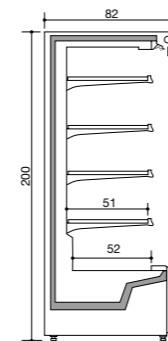

B-200

4 ripiani
4 shelves
4 étagères
4 Fachböden

B-200
View

4 ripiani - porte scorrevoli
4 shelves - sliding doors
4 étagères - porte coulissantes
4 Fachböden - Schiebetüren

F-200

3 ripiani con specchio
3 shelves with mirror
3 étagères avec miroir
3 Fachböden mit spiegel

Need space? Here you are!

Z•IN

SELF SERVICE DISPLAY

A	SPALLE A "BLOCCHI"	130	H MURALE CIRCA 130 CM.	A	ENDWALLS WITH BLOCKS	130	REF. WALL CABINET APROX H 130 CM.
B	RIPIANI INCLINABILI CREMAGLIERE	130N	H MURALE CIRCA 130 CM. BATTICARRELLO PLASTICA	B	INCLINABLE SHELVES WITH RACK	130N	REF. WALL CABINET APROX H 130 CM. PLASTIC BUMPER
F	FRUTTA VERDURA CREMAGLIERE+ SPECCHIO	130L	H MURALE CIRCA 130 CM. BATTICARRELLO INOX VETRINO FRONTALE	F	FRUIT & VEGETABLES WITH RACK AND MIRROR	130L	REF. WALL CABINET APROX H 130 CM. INOX BUMPER & FRONT GLASS
SG	SENZA GRUPPO INCORPORATO	160	H MURALE CIRCA 160 CM.	SG	WITHOUT BUILT UNIT	160	REF. WALL CABINET APROX H 180 CM. PLASTIC BUMPER
FG	SENZA GRUPPO INCORPORATO FRUTTA VERDURA	180	H MURALE CIRCA 180 CM.	FG	WITHOUT BUILT UNIT FRUIT & VEGETABLES	180	REF. WALL CABINET APROX H 180 CM. PLASTIC BUMPER
VIEW	MURALI CON PORTE A VETRI SCORREVOLI	190	H MURALE CIRCA 190 CM.	VIEW	REFRIGERATED WALL CABINET WITH SLIDING DOORS	190	REF. WALL CABINET APROX H 190 CM.
		200	H MURALE CIRCA 200 CM.			200	REF. WALL CABINET APROX H 200 CM.
		B20 B30	RETROBANCO CON BASAMENTO			B20 B30	BACK-COUNTER WITH LOWER STRUCTURE
		P20 P30	RETROBANCO PENSILE DA APPENDERE O APPOGGIARE			P20 P30	BACK-COUNTER FOR HANGING OR PLACING ON LOWER STRUCTURE