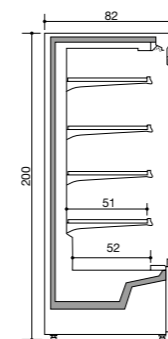

B-200

4 ripiani
4 shelves
4 étagères
4 Fachböden

B-200
View

4 ripiani - porte scorrevoli
4 shelves - sliding doors
4 étagères - porte coulissantes
4 Fachböden - Schiebetüren

F-200

3 ripiani con specchio
3 shelves with mirror
3 étagères avec miroir
3 Fachböden mit spiegel

Need space? Here you are!

Z•IN

SELF SERVICE DISPLAY

A	SPALLE A "BLOCCHI"	130	H MURALE CIRCA 130 CM.	A	ENDWALLS WITH BLOCKS	130	REF. WALL CABINET APROX H 130 CM.
B	RIPIANI INCLINABILI CREMAGLIERE	130N	H MURALE CIRCA 130 CM. BATTICARRELLO PLASTICA	B	INCLINABLE SHELVES WITH RACK	130N	REF. WALL CABINET APROX H 130 CM. PLASTIC BUMPER
F	FRUTTA VERDURA CREMAGLIERE+ SPECCHIO	130L	H MURALE CIRCA 130 CM. BATTICARRELLO INOX VETRINO FRONTALE	F	FRUIT & VEGETABLES WITH RACK AND MIRROR	130L	REF. WALL CABINET APROX H 130 CM. INOX BUMPER & FRONT GLASS
SG	SENZA GRUPPO INCORPORATO	160	H MURALE CIRCA 160 CM.	SG	WITHOUT BUILT UNIT	160	REF. WALL CABINET APROX H 180 CM. PLASTIC BUMPER
FG	SENZA GRUPPO INCORPORATO FRUTTA VERDURA	180	H MURALE CIRCA 180 CM.	FG	WITHOUT BUILT UNIT FRUIT & VEGETABLES	180	REF. WALL CABINET APROX H 180 CM. PLASTIC BUMPER
VIEW	MURALI CON PORTE A VETRI SCORREVOLI	190	H MURALE CIRCA 190 CM.	VIEW	REFRIGERATED WALL CABINET WITH SLIDING DOORS	190	REF. WALL CABINET APROX H 190 CM.
		200	H MURALE CIRCA 200 CM.			200	REF. WALL CABINET APROX H 200 CM.
		B20 B30	RETROBANCO CON BASAMENTO			B20 B30	BACK-COUNTER WITH LOWER STRUCTURE
		P20 P30	RETROBANCO PENSILE DA APPENDERE O APPOGGIARE			P20 P30	BACK-COUNTER FOR HANGING OR PLACING ON LOWER STRUCTURE