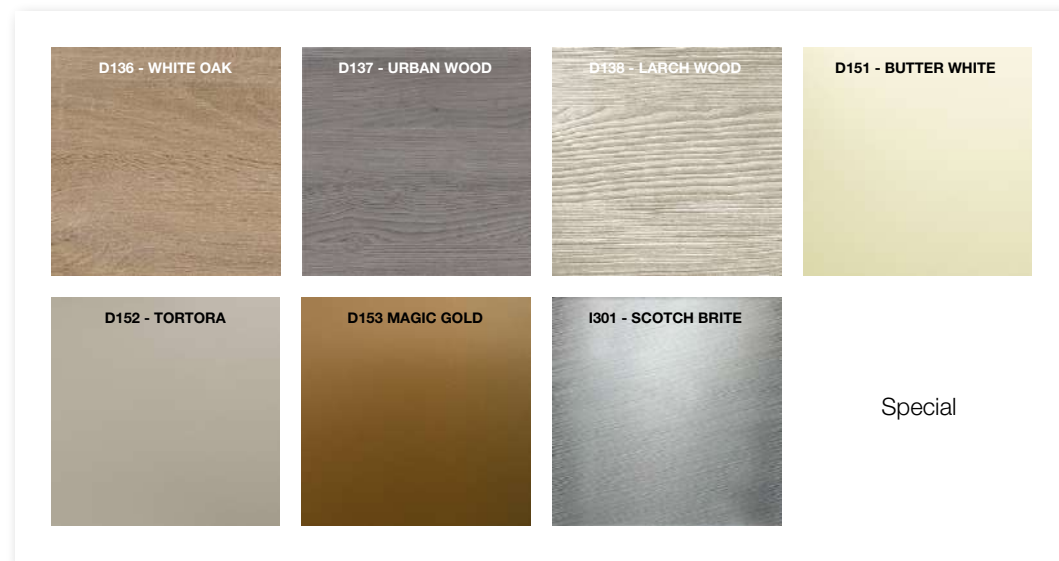

COLORI

Colori disponibili
Available colors
Couleurs disponibles
Verfügbare Farben

Batticarrello
Bumpers
Pare-chocs
Stoßfänger