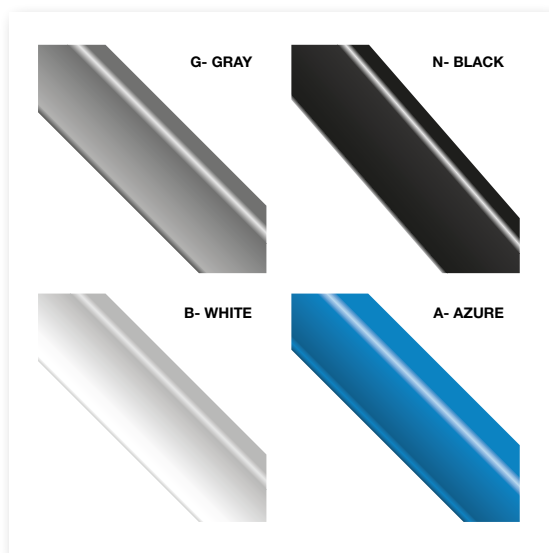

COLORI

Colori disponibili
Available colors
Couleurs disponibles
Verfügbare Farben

Batticarrello
Bumpers
Pare-chocs
Stoßfänger