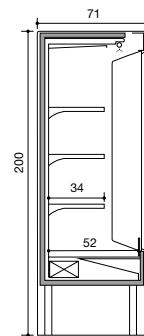

CERVINO Versions

Gray **Black** Optional

Colori spalla
End colours
Couleurs des côtés
Farben für Rückwände

A-200

3 ripiani
3 shelves
3 étagères
3 Fachböden

A-200
View

3 ripiani - porte scorrevoli
3 shelves - sliding doors
3 étagères - porte coulissantes
3 Fachböden - Schiebetüren

Black
Version
A-200 **D97**

Freshness to go.

ZOIN