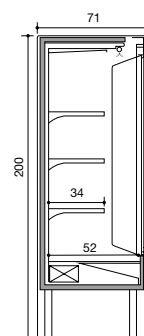

3 ripiani
3 shelves
3 étagères
3 Fachböden

A-200
View

3 ripiani - porte scorrevoli
3 shelves - sliding doors
3 étagères - porte coulissantes
3 Fachböden - Schiebetüren

Black
Version
A-200 **D97**