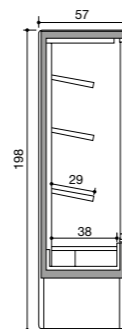

3 ripiani - porte battente
3 shelves - hinged doors
3 étagères - portes battantes
3 Fachböden - Flügel Türen