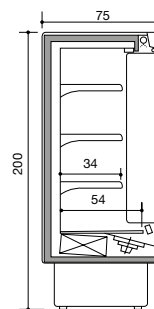

SILVER

Width in cm.
75

Length in cm.
70 · 100
120 · 150
180 · 200

Climate class
B200: 3 M2
B200 VIEW: 3 M1
25°C / u.r. 60%

Shelf Depth in cm.
34

Load capacity in lt.
70 = 257 lt.
100 = 381 lt.
120 = 464 lt.
150 = 589 lt.
180 = 713 lt.
200 = 796 lt.

Resistenza garantita.

Vi sono esigenze espositive che necessitano di una maggiore resistenza dei materiali costruttivi che potrebbero, direttamente o indirettamente, entrare in contatto con il prodotto alimentare. Per soddisfarle c'è Silver, con tutte le finiture interne della vasca e dei suoi componenti in acciaio Inox.

Guaranteed robustness.

When display materials may directly or indirectly come in contact with food, more resistant construction materials are demanded. The answer is Silver: the internal finishes of its tank are in stainless steel, as are its components.

Résistance garantie.

Il existe des exigences d'exposition qui nécessitent d'une plus grande résistance des matériaux de construction qui pourraient directement ou indirectement, rentrer en contact avec le produit alimentaire. Pour les satisfaire, voici Silver, avec toutes les finitions internes du bac et de ses composants en acier inox.

Garantierte Widerstandsfähigkeit.

Es gibt Ausstellungssituationen, die eine höhere Beständigkeit von Materialien erfordern, die direkt oder indirekt mit Lebensmitteln in Kontakt kommen können. Um ihnen gerecht zu werden gibt es Silver. Hier ist die gesamte Verkleidung der Innenschale und ihrer Komponenten aus rostfreiem Stahl.

B-200

B-200 View

I301 Scotch Brite

Colori spalla
End colours
Couleurs des côtés
Farben für Rückwände

I301 Scotch Brite
Version
B-200 VIEW

1

Zona esposizione, vasca interna e finiture esterne in acciaio inox.

Stainless steel display area, internal tank and external finishes.