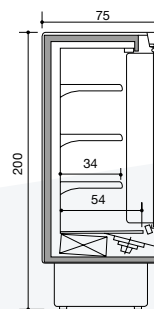

I301 Scotch Brite

Colori spalla
End colours
Couleurs des côtés
Farben für Rückwände

I301 Scotch Brite
Version
B-200 VIEW