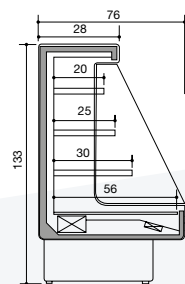

Semivertikal, äußerst effizient.

Mandy ist das semivertikale Wandregal für die Selbstbedienung und wurde für die Ausstellung und den Verkauf von Sandwiches, Salaten, Getränken und „Food to go“ entworfen. Es lässt sich perfekt in das Layout der Verkaufsstelle einfügen, um Werbebereiche zu schaffen.

B-130
N

Gray

Black

Optional

Colori spalla
End colours
Couleurs des côtés
Farben für Rückwände

1

Zona esposizione in acciaio Inox.

Display area in stainless steel.

Zone d'exposition en acier inox.

Auslagefläche aus Edelstahl.

2

Ripiani inclinabili e regolabili in altezza.

Inclinable and height adjustable shelves.

Étagères inclinables et réglables en hauteur.

Möglichkeit von schräger und höhenverstellbare Fachböden.

3

Illuminazione LED su cappello.

LED lighting on cap.

Éclairage LED au plafond.

LED-Beleuchtung auf der Haube.

4

Tubo Batticarrello in acciaio Inox (Optional).

Stainless steel bumper-rail (Optional).

Moulure antichoc caddies en acier inox (Option)

Stoßstange aus Edelstahl (optional).